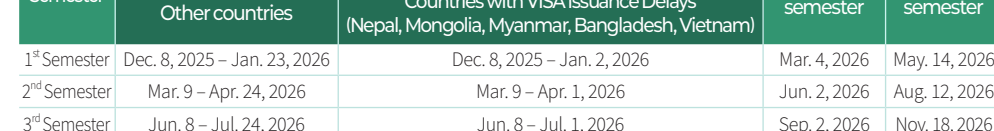

Sungkyun Language Institute

Korean Language Institute

성균관대학교 | SAMSUNG

SUNGKYUNKWAN UNIVERSITY INTRODUCTION

Inspiring Future, Grand Challenge

Established in 1398 **Unique Origin** Since its founding at the dawn of the Joseon Dynasty(1392-1910) as a royal higher education institution, SKKU has produced countless graduates that have influenced Korea's development and history.

SKKU, Where the Past Meets the Future

In 1996, Global Enterprise SAMSUNG group joined the university foundation. The collaboration between higher education and private enterprise is a unique characteristic of SKKU.

SUNGKYUNKWAN UNIVERSITY | Unique Future | SAMSUNG

Affiliates · Samsung Medical Center · Kangbuk Samsung Hospital · Samsung Changwon Hospital

Rankings in 2026

QS WORLD UNIVERSITY RANKINGS · QS World University Ranking: 126th · QS Asia University Ranking: 16th · QS Private University in Korea: 3rd	THE WORLD UNIVERSITY RANKINGS · THE World University Ranking: 87th · THE Asia University Ranking: 19th · THE Private University in Korea: 4th

Undergraduate Students **25,364** Graduate Students **9,230** International Degree-seeking Students **4,278**

SLI **3,000** Exchange Student Inbound **1,057** Outbound **708**

SLI Program Guide

Overview of the Curriculum